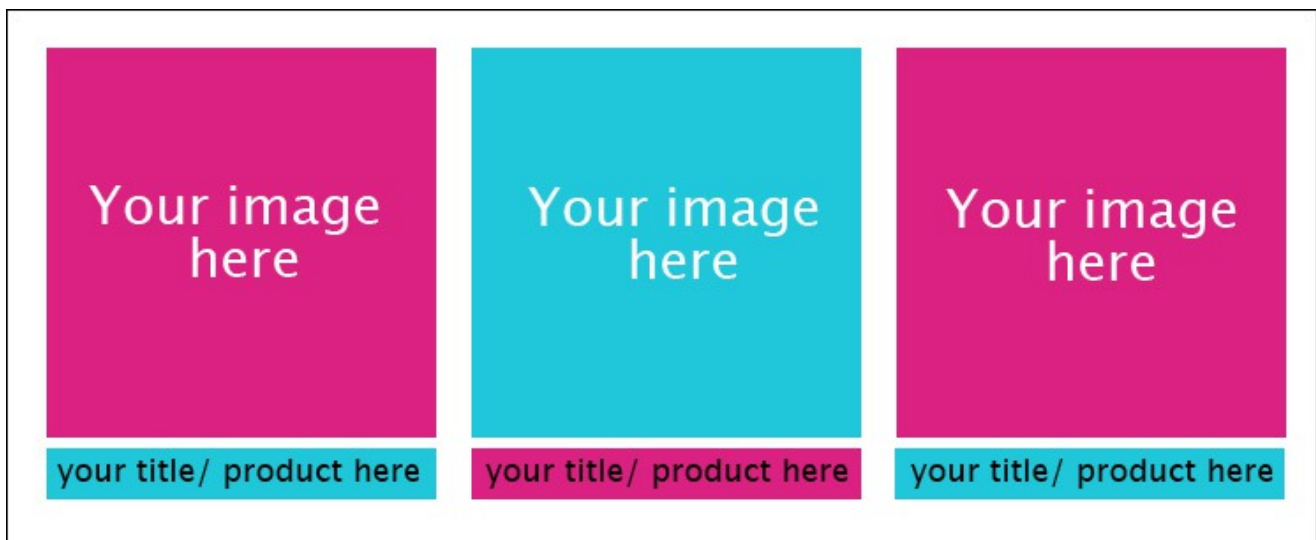

If you are interested in advertising, please contact Maddie on hello@willowing.org letting her know which type of sponsorship you are interested in.

Please note that all type of sponsors spots have limited spaces apart from the link-only spots. So it's best to check with us that the month you want is available, before you make payment. It's also recommended to book your ads in advance.