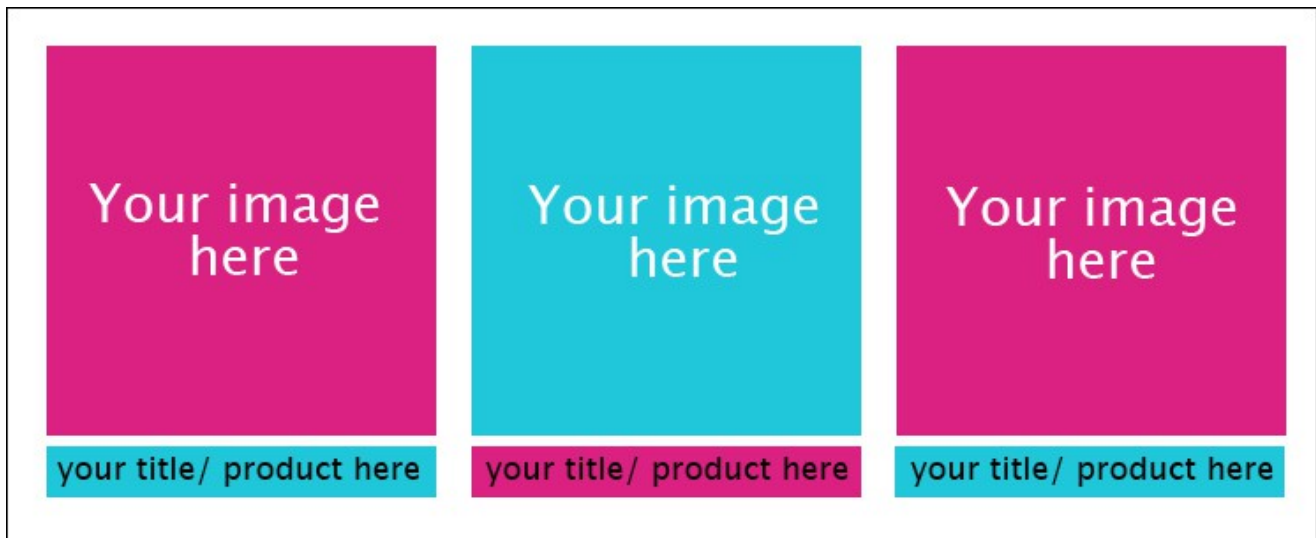

If you are interested in advertising, please contact Maddie on hello@willowing.org letting her know which type of sponsorship you are interested in.

Please note that all type of sponsors spots have limited spaces apart from the link-only spots. So it's best to check with us that the month you want is available, before you make payment. It's also recommended to book your ads in advance.